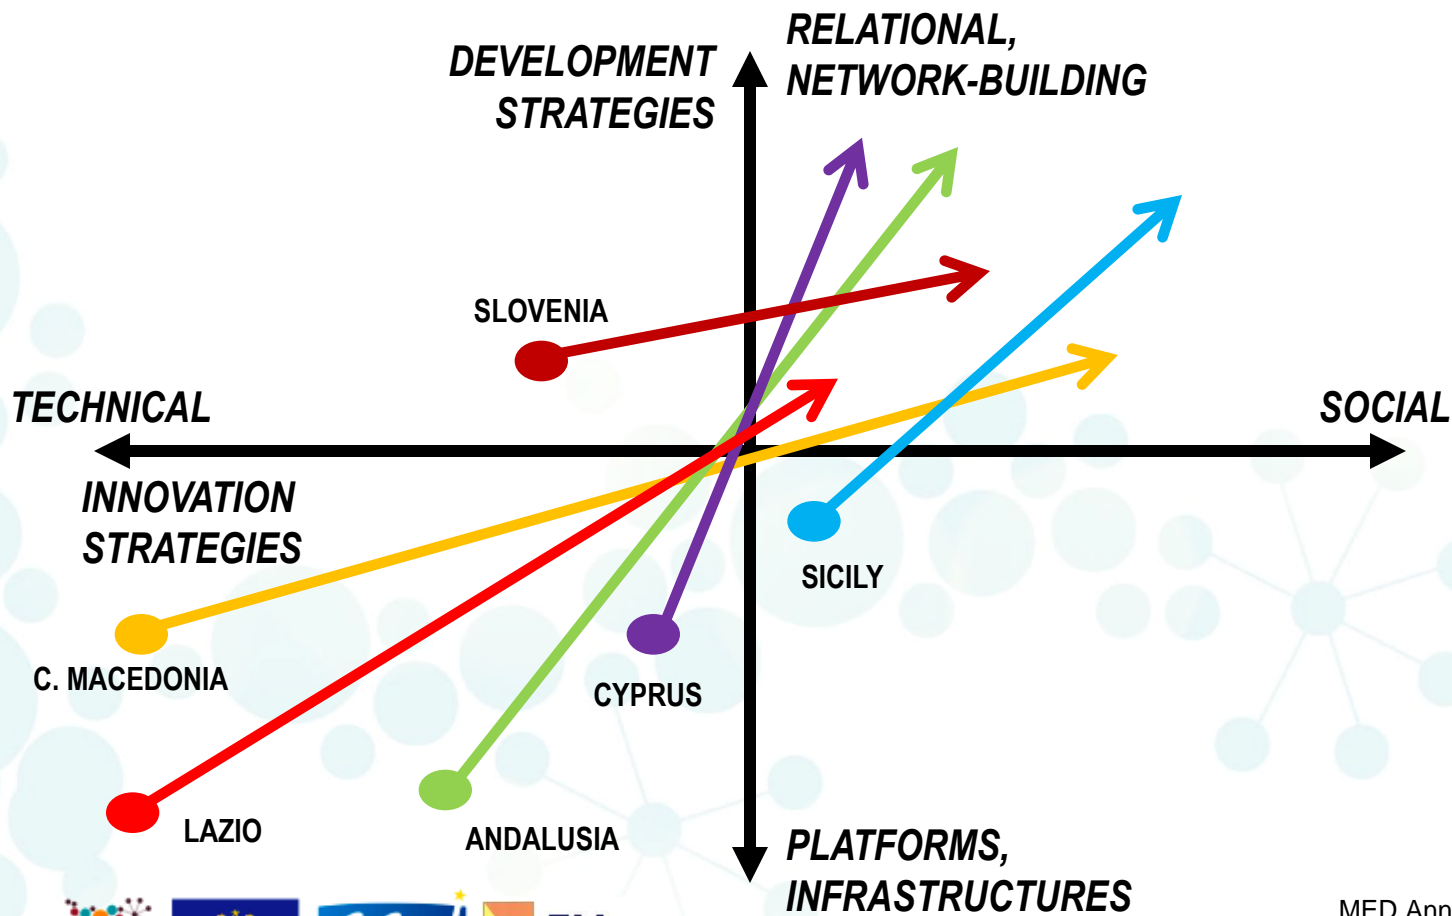

Pilot evolutions

Projet co-financé par le Fonds Européen de Développement Régional – FEDER
Project co-financed by European Regional Development Fund - ERDF

MED Annual Event
Lisbon, 23 October, 2013