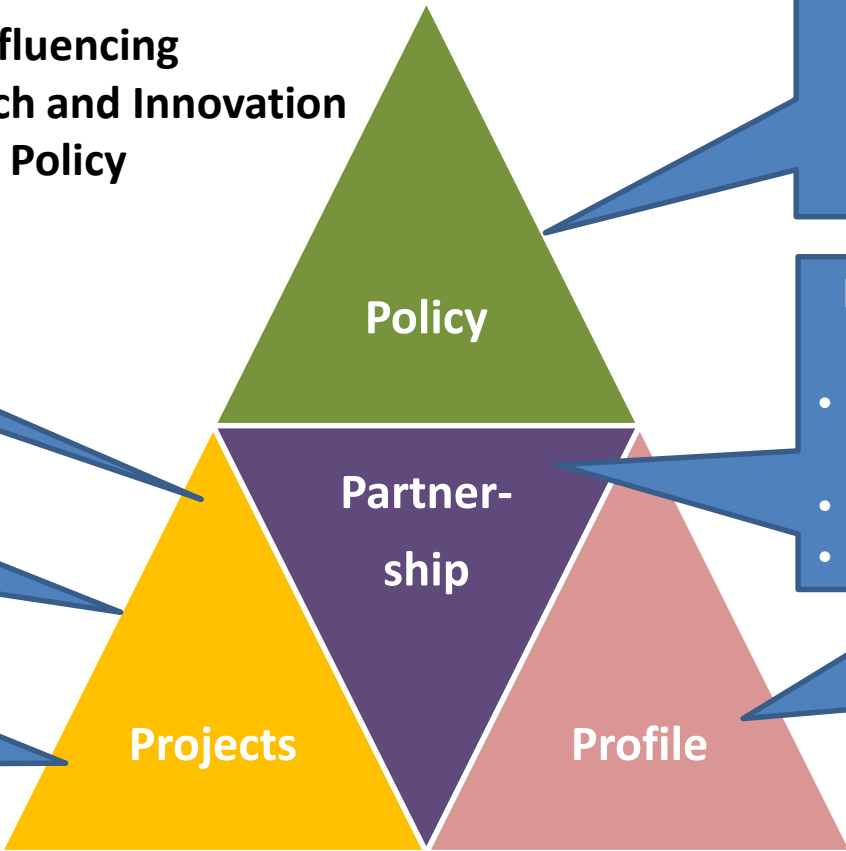

ERRIN Four Ps

**Influencing
EU Research and Innovation
Policy**

EU 2020 Midterm Review
Urban futures
SWAFS
Synergies

Project brokerage
sessions Nov24th-
Nov 28th 2014
+650 participants

Partner Searches on
website

ERRIN in 'SmartSpec
Project' with ten
ERRIN regions

ERRIN supports joint
events

- Photonics – EPIC /Photonics 21
- Raw materials - CEFIC
- KETS - ECSEL

Presentation of i-Capital by Barcelona at ERRIN AGM June 2014

**Supporting project development and
engaging ERRIN regions in EU projects**

**Raising the profile of ERRIN
and member regions in Brussels**