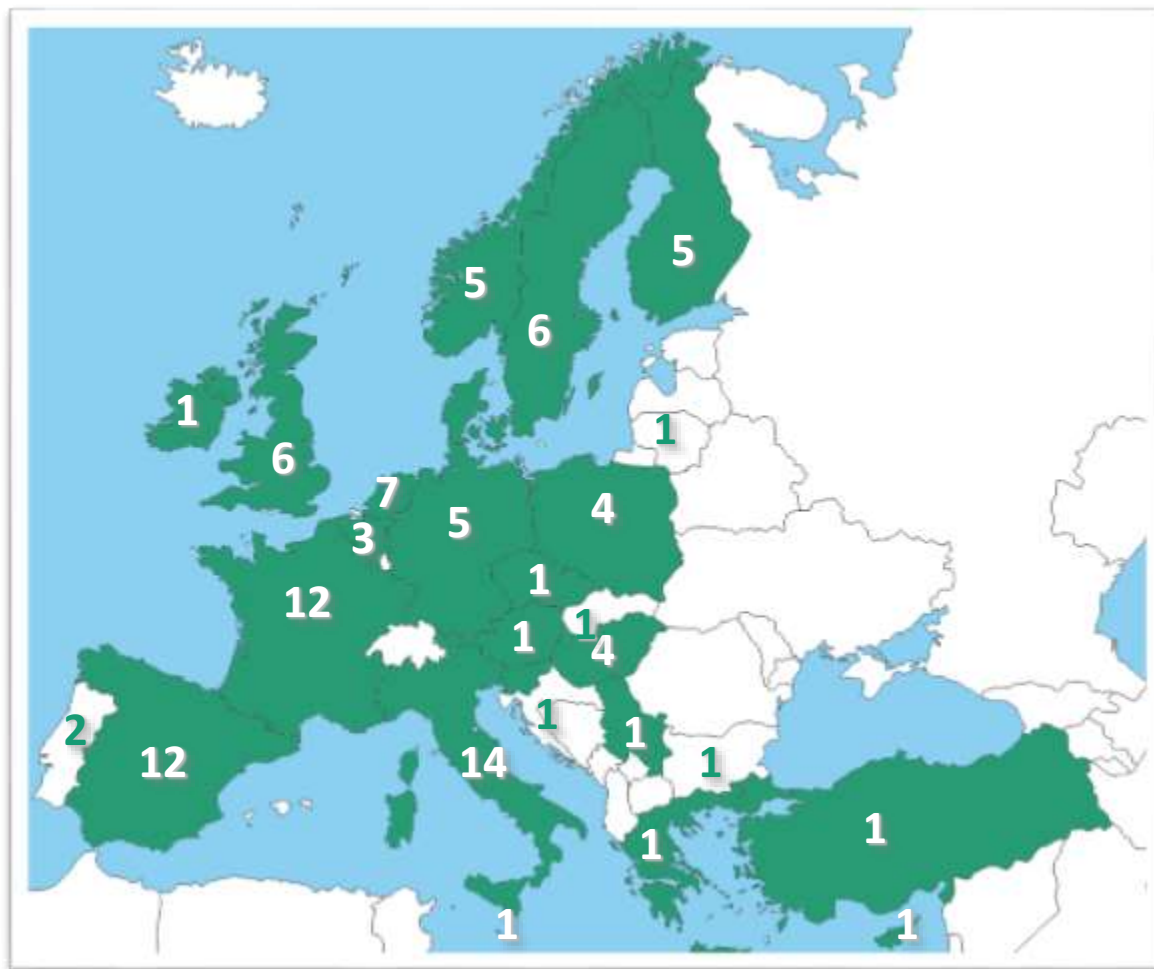

Content

- **What** is ERRIN?!
- Structure of the network
- **Why** to use ERRIN as a tool
- **How** to use ERRIN
- **Tools** at your disposal!

ERRIN European Regions
Research and Innovation Network

130 regions

ERRIN

- **ERRIN** is a **Brussels-based** platform of **regions** strengthening regional **research and innovation** capacities by exchanging information, sharing best practice, supporting **project development, policy shaping** and **profile raising**
- **ERRIN**, with over 120 members, helps regions get their **voice heard** in Brussels and supports the implementation of the **Europe2020 Strategy**, the **Innovation Union** flagship initiative and **Smart Specialisation**.